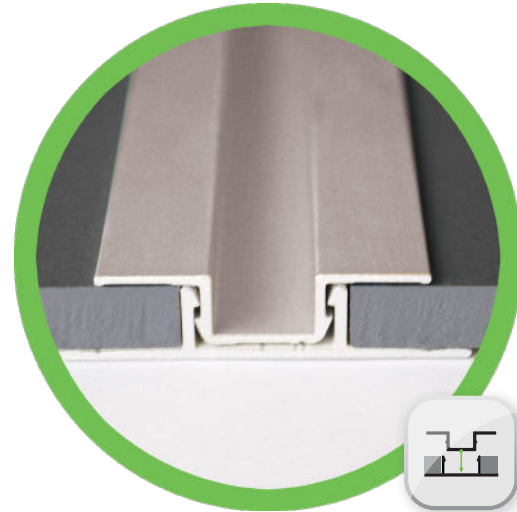

Dirt & Water Management

- 8 degree EZ.Slope®
- Sheds water
- Expels dirt & debris

Full Edge Protection ▪ Quick & Easy Installation ▪ No Caulking Needed

Common Trims

Complicated Installation

- 1-piece profiles complicate installation
- Difficult panel installation
- Not enough panel coverage