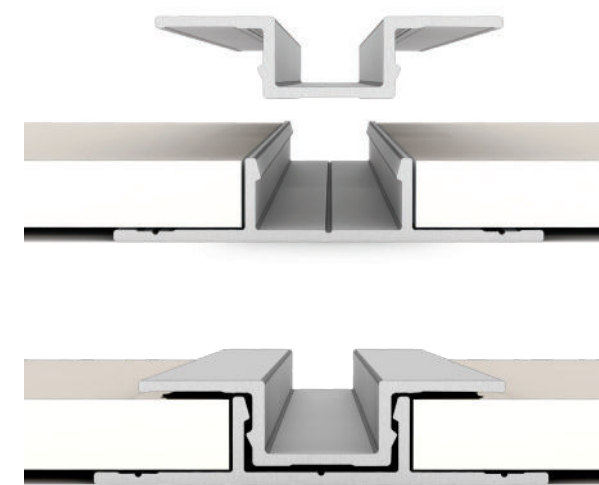

EZ.Lock® & EZ.Bump® ▪ Protects Fiber Cement Cut Edges & Building Envelope

Less Expensive. More value.

Feel free to send us your prints and we will give you an **estimate** at **NO CHARGE**.

Visit easytrimreveals.com/samples/ to have a set of **samples** shipped to you at **NO CHARGE**.