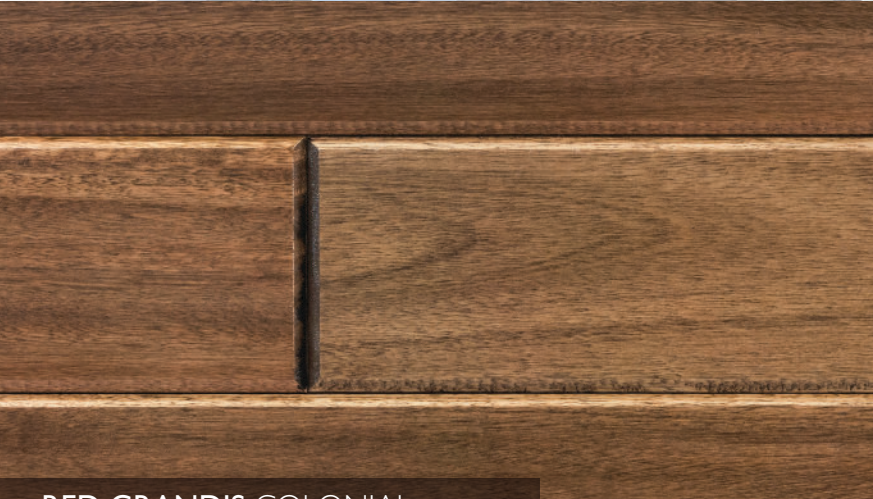

RED GRANDIS COLONIAL