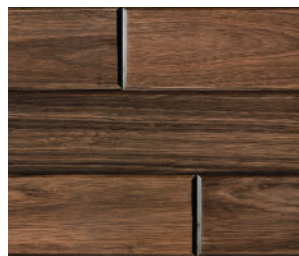

RED GRANDIS AVAILABLE COLORS

MOCHA

MATCHING MOLDINGS AVAILABLE
E-PECK® IN ALL COLORS

VISIT YOUR LOCAL DEALER FOR FREE SAMPLES OR
USE THIS QR TAG WITH YOUR SMARTPHONE CAM-
ERA. VISIT US ONLINE FOR MORE PHOTOS, TRIM
OPTIONS, INSTALLTION TIPS & RESOURCES

SYNERGYWOOD.COM

3031 S Mellonville Ave
Sanford, FL 32773
info@synergywood.com

tf: 866.791.6714
o: 321.397.2000
f: 407.679.1108