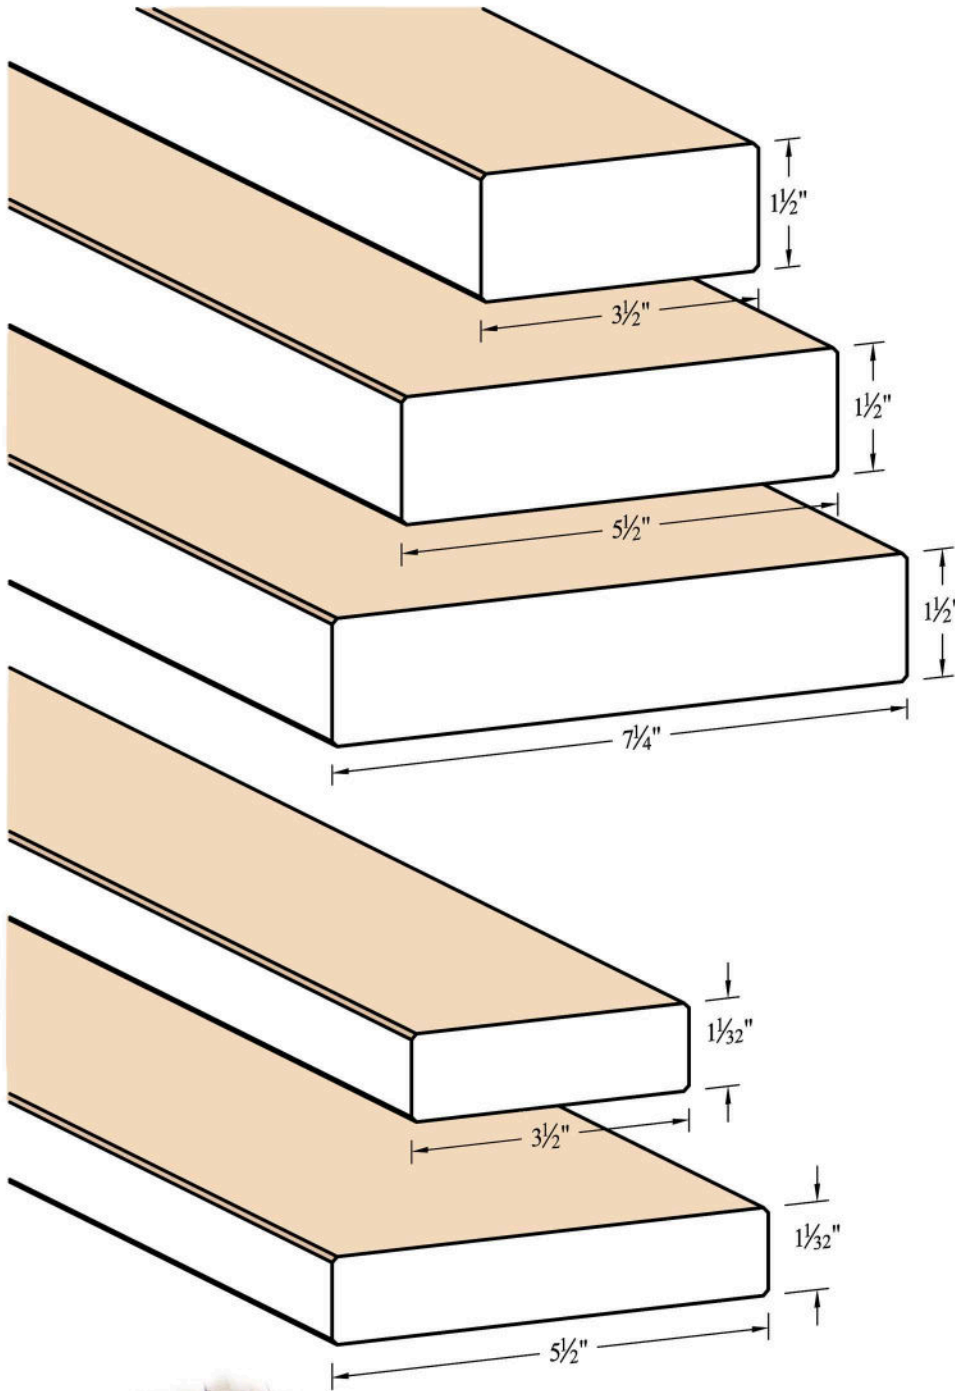

Profiles

2" S4S Decking & 5/4 S4SEE Decking

2" S4S Decking

Green & Kiln Dry

Available Sizes:

3 1/2" x 1 1/2"

5 1/2" x 1 1/2"

7 1/4" x 1 1/2"

5/4 S4SEE Decking

Green & Kiln Dry

Available Sizes:

3 1/2" x 1 1/32"

5 1/2" x 1 1/32"