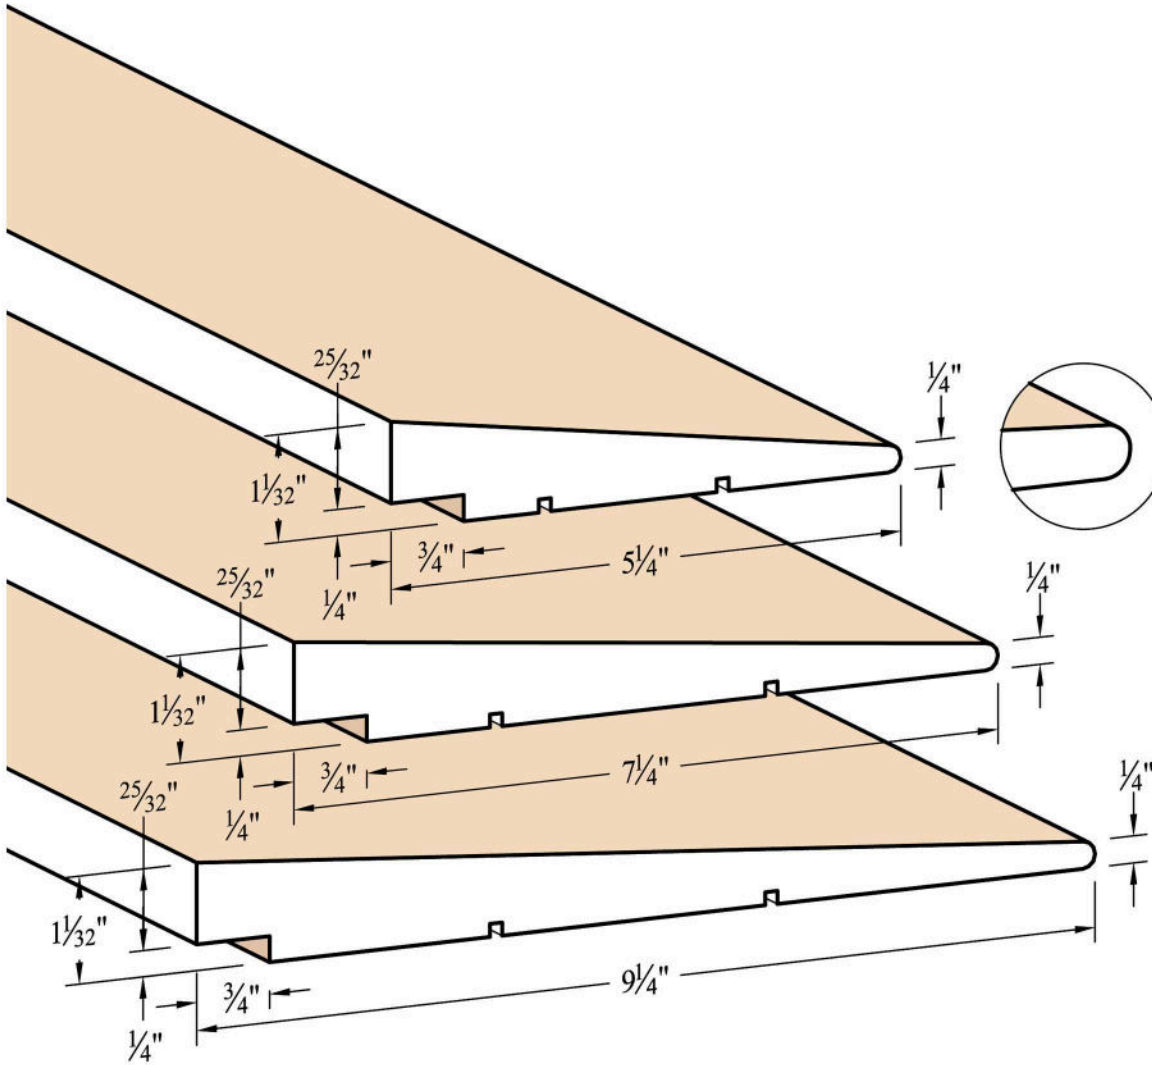

Profiles

5/4 Rabbetted Bevel Siding

5/4 Rabbetted Bevel Siding 1/4 Round Tip

Available Face Sizes:
5 1/4" x 1 1/32"
7 1/4" x 1 1/32"
9 1/4" x 1 1/32"