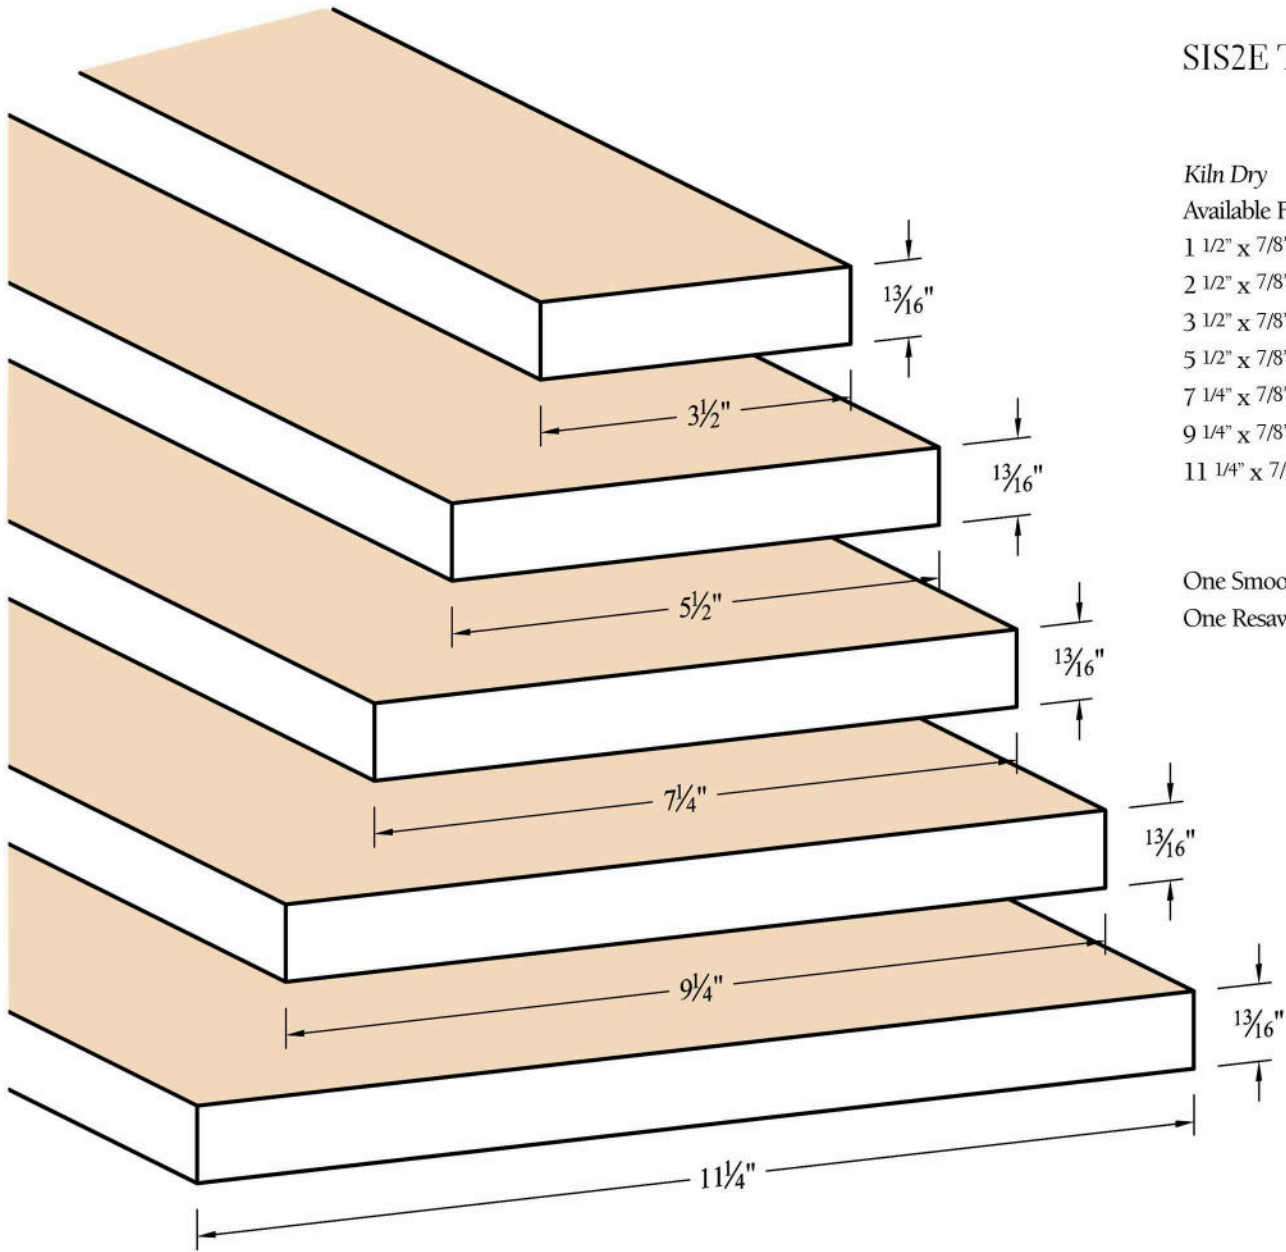

### 5/4 S4SEE Decking

*Green & Kiln Dry*

Available Sizes:

3 1/2" x 1 1/32"

5 1/2" x 1 1/32"

  
**Columbia Cedar**

509-738-4711  
www.ColumbiaCedar.com

Profiles  
Electric Blue

SIS2E Trim Boards

Kiln Dry

Available Face Sizes:

- 1 1/2" x 7/8"
- 2 1/2" x 7/8"
- 3 1/2" x 7/8"
- 5 1/2" x 7/8"
- 7 1/4" x 7/8"
- 9 1/4" x 7/8"
- 11 1/4" x 7/8"

One Smooth Face

One Resawn Face

  
**Columbia Cedar**